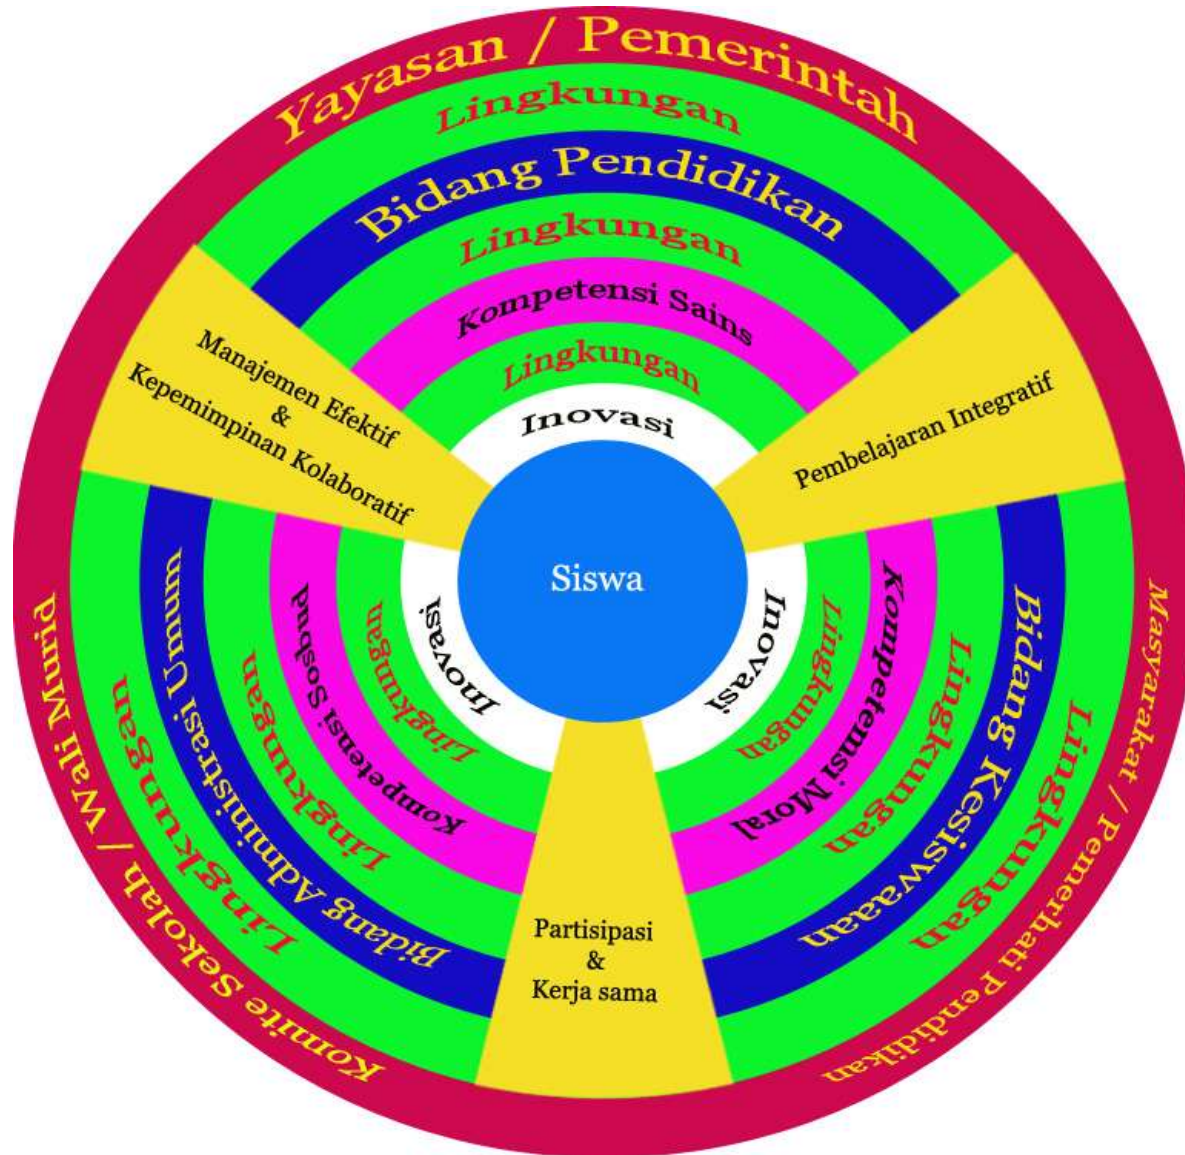

SMP TARUNA JAYA I

Grow with Environmental Education