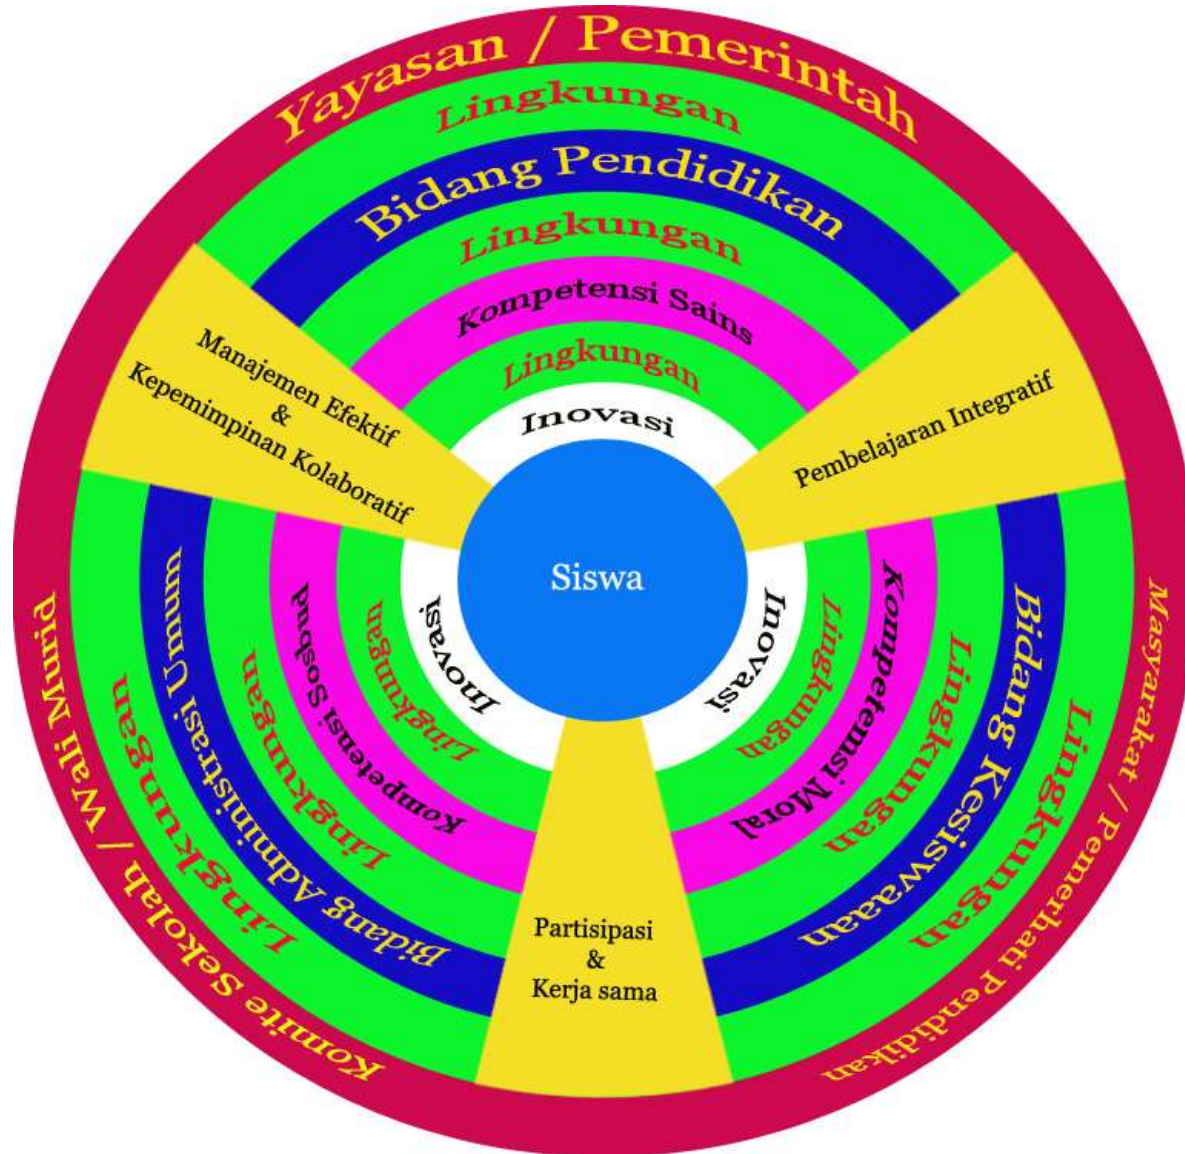

SMP TARUNA JAYA I

Grow with Environmental Education